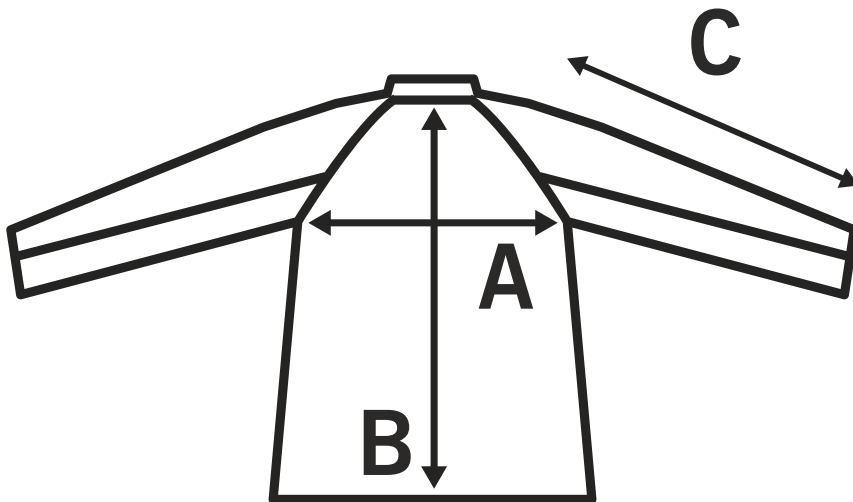

Available colors:

SYF

ORF